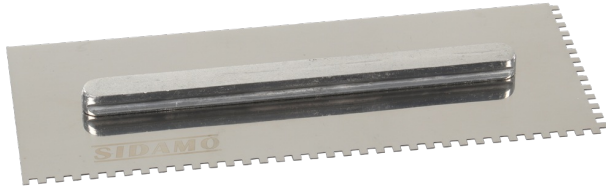

LAME DE PLATOIR

(Ref. 11255127)

Uniform application of adhesives mortars and plasters
Usage régulier

Photo et textes non contractuels

Product Information:

U-shaped tooth replacement blades for set of 6 trowel
Stainless steel blade for high wear resistance
Slide ensures a safe and adjustable placement along the blade

Technical characteristics:

Height (cm) : 1.40
Width (cm) : 11.50
Length (cm) : 28.00
Net weight (Kg) : 0.24
Dimensions (mm)
Teeth L x h (mm)