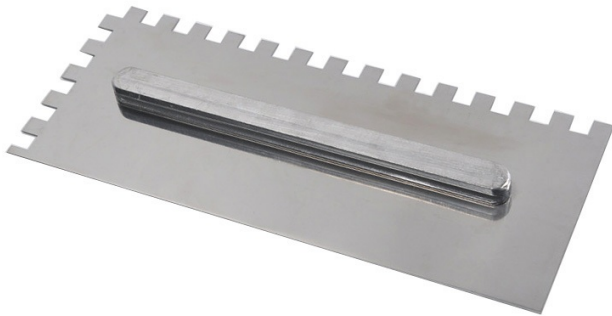

## LAME DE PLATOIR

(Ref. 11255130)

Usage régulier

Photo et textes non contractuels

### Product Information:

U-shaped tooth replacement blades for set of 6 trowel  
Stainless steel blade for high wear resistance  
Slide ensures a safe and adjustable placement along the blade

### Technical characteristics:

Height (cm) : 1.00  
Width (cm) : 11.50  
Length (cm) : 28.00  
Net weight (Kg) : 0.24  
Dimensions (mm)  
Teeth L x h (mm) U 10 x 10