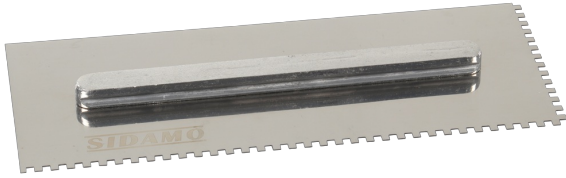

LAME DE PLATOIR

(Ref. 11255127)

Uniform application of adhesives mortars and plasters

Usage régulier

Photo et textes non contractuels

Product Information:

U-shaped tooth replacement blades for set of 6 trowel
Stainless steel blade for high wear resistance
Slide ensures a safe and adjustable placement along the blade

Technical characteristics:

Height (cm) : 11.50
Width (cm) : 28.00
Length (cm) : 13.00
Net weight (Kg) : 0.24
Dimensions (mm) 280 x 115
Teeth L x h (mm) U 4 x 4