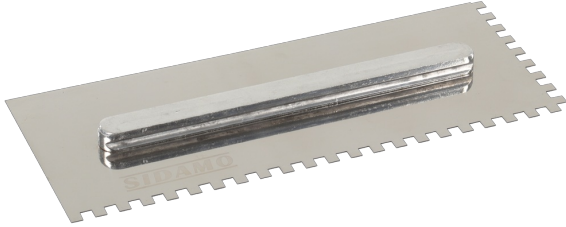

LAME DE PLATOIR

(Ref. 11255128)

Usage régulier

Photo et textes non contractuels

Product Information:

U-shaped tooth replacement blades for set of 6 trowel
Stainless steel blade for high wear resistance
Slide ensures a safe and adjustable placement along the blade

Technical characteristics:

Height (cm) : 11.50
Width (cm) : 28.00
Length (cm) : 13.00
Net weight (Kg) : 0.22
Dimensions (mm) 280 x 115
Teeth L x h (mm) U 6 x 6