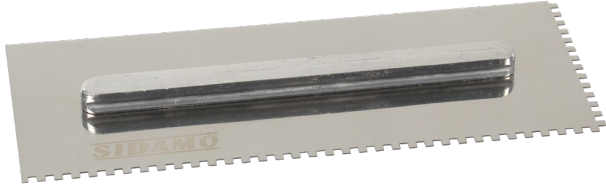

LAME DE PLATOIR

(Ref. 11255127)

Uniform application of adhesives mortars and plasters
Usage régulier

Photo et textes non contractuels

Product Information:

U-shaped tooth replacement blades for set of 6 trowel
Stainless steel blade for high wear resistance
Slide ensures a safe and adjustable placement along the blade

Technical characteristics:

Height (cm) : 1.40
Width (cm) : 11.50
Length (cm) : 28.00
Net weight (Kg) : 0.24
Dimensions (mm) 280 x 115
Teeth L x h (mm) U 4 x 4