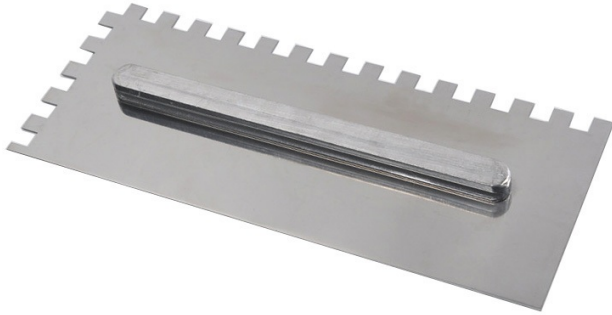

LAME DE PLATOIR

(Ref. 11255130)

Usage régulier

Photo et textes non contractuels

Product Information:

U-shaped tooth replacement blades for set of 6 trowel
Stainless steel blade for high wear resistance
Slide ensures a safe and adjustable placement along the blade

Technical characteristics:

Height (cm) : 1.00
Width (cm) : 11.50
Length (cm) : 28.00
Net weight (Kg) : 0.24
Dimensions (mm) 280 x 115
Teeth L x h (mm) U 10 x 10