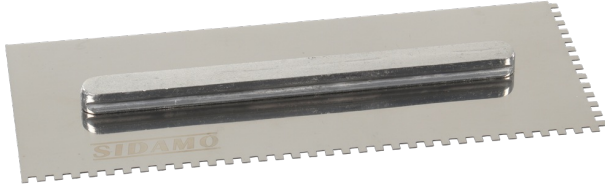

## LAME DE PLATOIR

(Ref. 11255127)

Uniform application of adhesives mortars and plasters

**Usage régulier**

Photo et textes non contractuels

### Product Information:

U-shaped tooth replacement blades for set of 6 trowel  
Stainless steel blade for high wear resistance  
Slide ensures a safe and adjustable placement along the blade

### Technical characteristics:

Height (cm) : 1.40  
Width (cm) : 11.50  
Length (cm) : 28.00  
Net weight (Kg) : 0.24  
Dimensions (mm) 280 x 115  
Teeth L x h (mm) U 4 x 4