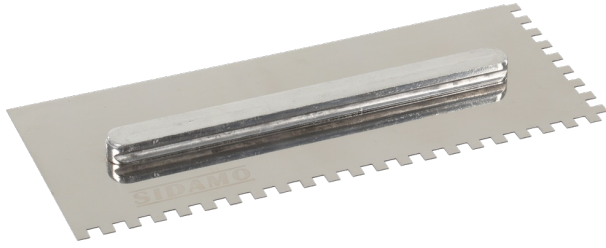

## LAME DE PLATOIR

(Ref. 11255128)

Usage régulier

Photo et textes non contractuels

### Product Information:

U-shaped tooth replacement blades for set of 6 trowel  
Stainless steel blade for high wear resistance  
Slide ensures a safe and adjustable placement along the blade

### Technical characteristics:

Height (cm) : 1.00  
Width (cm) : 11.50  
Length (cm) : 28.00  
Net weight (Kg) : 0.24  
Dimensions (mm) 280 x 115  
Teeth L x h (mm) U 6 x 6