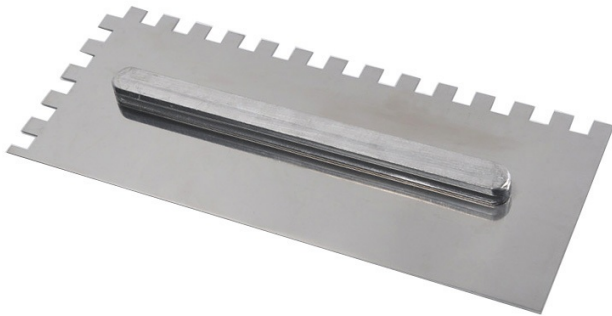

## LAME DE PLATOIR

(Ref. 11255130)

Usage régulier

Photo et textes non contractuels

### Product Information:

U-shaped tooth replacement blades for set of 6 trowel  
Stainless steel blade for high wear resistance  
Slide ensures a safe and adjustable placement along the blade

### Technical characteristics:

Height (cm) : 1.00  
Width (cm) : 11.50  
Length (cm) : 28.00  
Net weight (Kg) : 0.24  
Dimensions (mm) 280 x 115  
Teeth L x h (mm) U 10 x 10