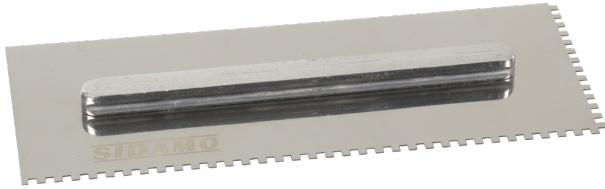

LAME DE PLATOIR

(Ref. 11255127)

Uniform application of adhesives mortars and plasters
Usage régulier

Photo et textes non contractuels

Product Information:

U-shaped tooth replacement blades for set of 6 trowel
Stainless steel blade for high wear resistance
Slide ensures a safe and adjustable placement along the blade

Technical characteristics:

Height (cm) : 1.40
Width (cm) : 11.50
Length (cm) : 28.00
Net weight (Kg) : 0.24
Dimensions (mm)
Teeth L x h (mm)