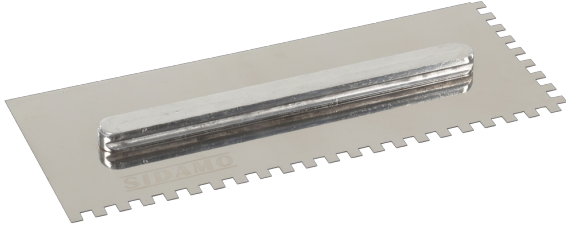

## LAME DE PLATOIR

(Ref. 11255128)

Usage régulier

Photo et textes non contractuels

### Product Information:

U-shaped tooth replacement blades for set of 6 trowel  
Stainless steel blade for high wear resistance  
Slide ensures a safe and adjustable placement along the blade

### Technical characteristics:

Height (cm) : 11.50  
Width (cm) : 28.00  
Length (cm) : 13.00  
Net weight (Kg) : 0.22  
Dimensions (mm) 280 x 115  
Teeth L x h (mm) U 6 x 6