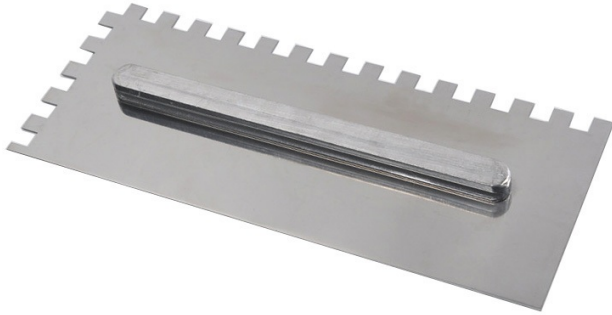

## LAME DE PLATOIR

(Ref. 11255130)

Usage régulier

Photo et textes non contractuels

### Product Information:

U-shaped tooth replacement blades for set of 6 trowel  
Stainless steel blade for high wear resistance  
Slide ensures a safe and adjustable placement along the blade

### Technical characteristics:

Height (cm) : 1.00  
Width (cm) : 11.50  
Length (cm) : 28.00  
Net weight (Kg) : 0.24  
Dimensions (mm) 280 x 115  
Teeth L x h (mm) U 10 x 10