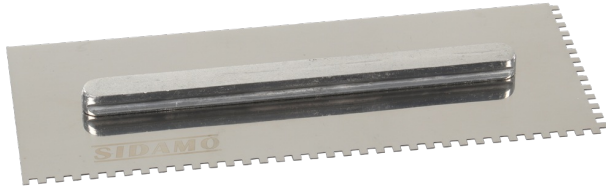

## LAME DE PLATOIR

(Ref. 11255127)

Uniform application of adhesives mortars and plasters  
**Usage régulier**

Photo et textes non contractuels

### Product Information:

U-shaped tooth replacement blades for set of 6 trowel  
Stainless steel blade for high wear resistance  
Slide ensures a safe and adjustable placement along the blade

### Technical characteristics:

Height (cm) : 1.40  
Width (cm) : 11.50  
Length (cm) : 28.00  
Net weight (Kg) : 0.24  
Dimensions (mm)  
Teeth L x h (mm)