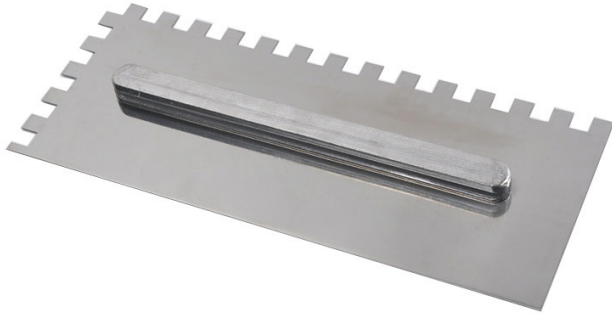

## LAME DE PLATOIR

(Ref. 11255130)

Usage régulier

Photo et textes non contractuels

### Product Information:

U-shaped tooth replacement blades for set of 6 trowel  
Stainless steel blade for high wear resistance  
Slide ensures a safe and adjustable placement along the blade

### Technical characteristics:

Height (cm) : 1.00  
Width (cm) : 11.50  
Length (cm) : 28.00  
Net weight (Kg) : 0.24  
Dimensions (mm)  
Teeth L x h (mm) U 10 x 10