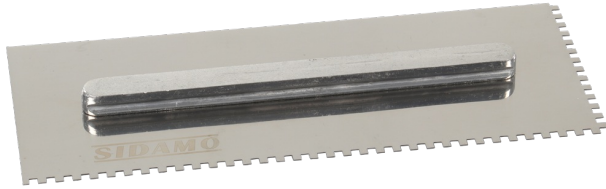

## LAME DE PLATOIR

(Ref. 11255127)

Uniform application of adhesives mortars and plasters

**Usage régulier**

Photo et textes non contractuels

### Product Information:

U-shaped tooth replacement blades for set of 6 trowel  
Stainless steel blade for high wear resistance  
Slide ensures a safe and adjustable placement along the blade

### Technical characteristics:

Height (cm) : 1.40  
Width (cm) : 11.50  
Length (cm) : 28.00  
Net weight (Kg) : 0.24  
Dimensions (mm)  
Teeth L x h (mm)