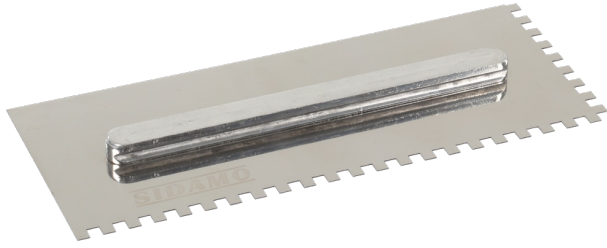

LAME DE PLATOIR

(Ref. 11255128)

Usage régulier

Photo et textes non contractuels

Product Information:

U-shaped tooth replacement blades for set of 6 trowel
Stainless steel blade for high wear resistance
Slide ensures a safe and adjustable placement along the blade

Technical characteristics:

Height (cm) : 1.00
Width (cm) : 11.50
Length (cm) : 28.00
Net weight (Kg) : 0.24
Dimensions (mm)
Teeth L x h (mm)