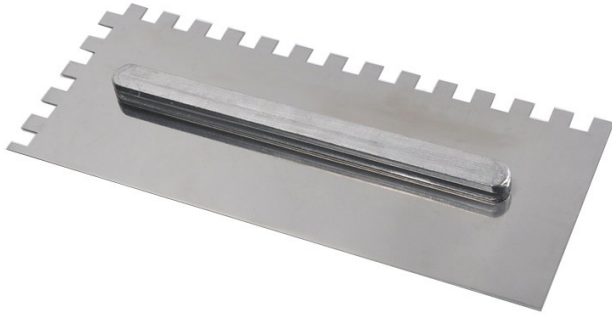

LAME DE PLATOIR

(Ref. 11255130)

Usage régulier

Photo et textes non contractuels

Product Information:

U-shaped tooth replacement blades for set of 6 trowel
Stainless steel blade for high wear resistance
Slide ensures a safe and adjustable placement along the blade

Technical characteristics:

Height (cm) : 1.00
Width (cm) : 11.50
Length (cm) : 28.00
Net weight (Kg) : 0.24
Dimensions (mm)
Teeth L x h (mm) U 10 x 10